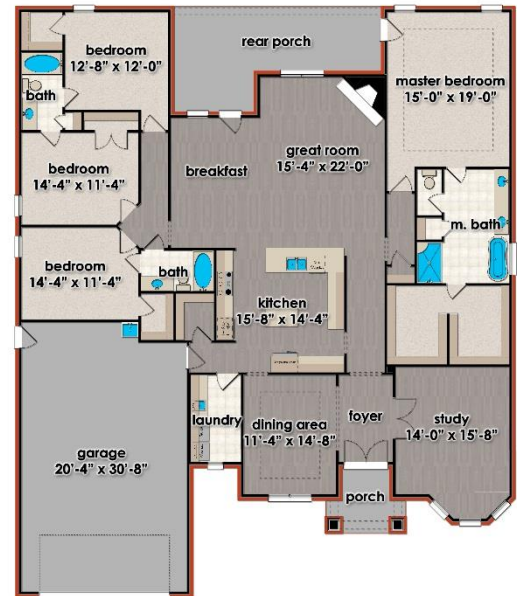

Width: 61'-6"
Depth: 72'-10"

Dorothy C

Heated Area: 2,955
4 bedrooms
3 baths

Front Elevation

Main Level Floor

2,955 sf

for illustrative purposes only. design and prices are subject to change. reproduction without permission is prohibited.