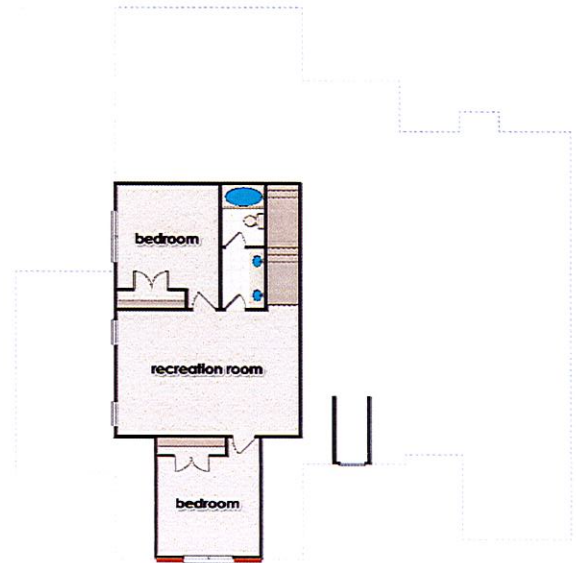

Width: 66'
Depth: 67'

Virginia

Heated Area: 3,172
4 bedrooms
3 baths

Front Elevation

Main Level Floor
2,376 sf

Upper Level Floor
796 sf

for illustrative purposes only. design and prices are subject to change. reproduction without permission is prohibited.