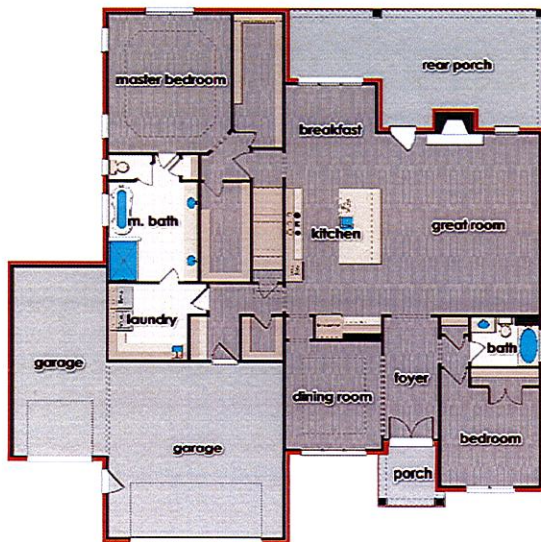

Width: 66'
Depth: 67'

Virginia

Heated Area: 3,172
4 bedrooms
3 baths

Front Elevation

Main Level Floor
2,376 sf

Upper Level Floor
796 sf

for illustrative purposes only. design and prices are subject to change. reproduction without permission is prohibited.