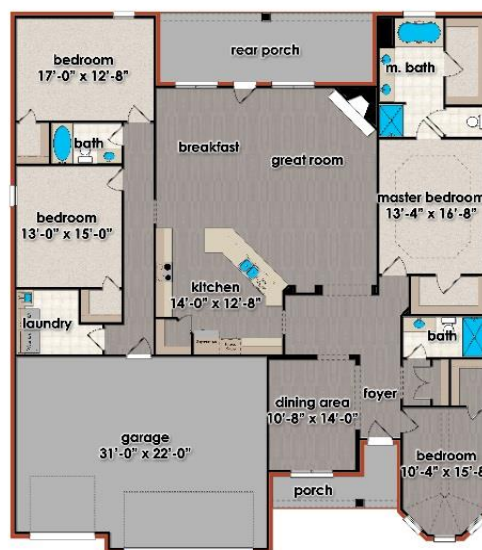

Width: 60'
Depth: 67'

Mitzie

Heated Area: 2,814 sf
4 bedrooms
3 baths

Front Elevation

Main Level Floor
2,814 sf

for illustrative purposes only. design and prices are subject to change. reproduction without permission is prohibited.