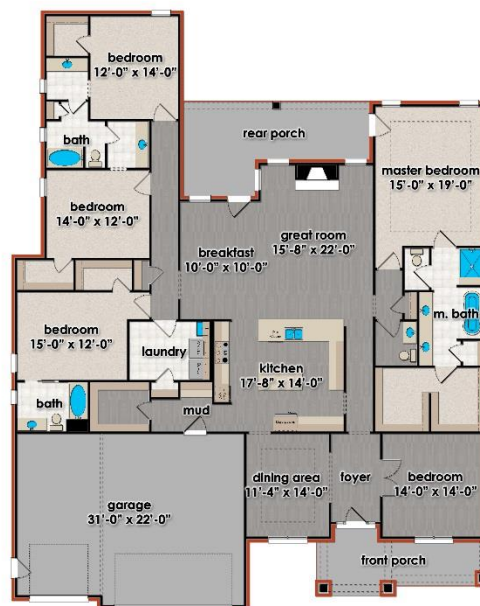

Width: 66'
Depth: 82'

Kelly

Heated Area: 3,364
4 bedrooms
3 1/2 baths

Front Elevation

Main Level Floor
3,364 sf

for illustrative purposes only. design and prices are subject to change. reproduction without permission is prohibited.